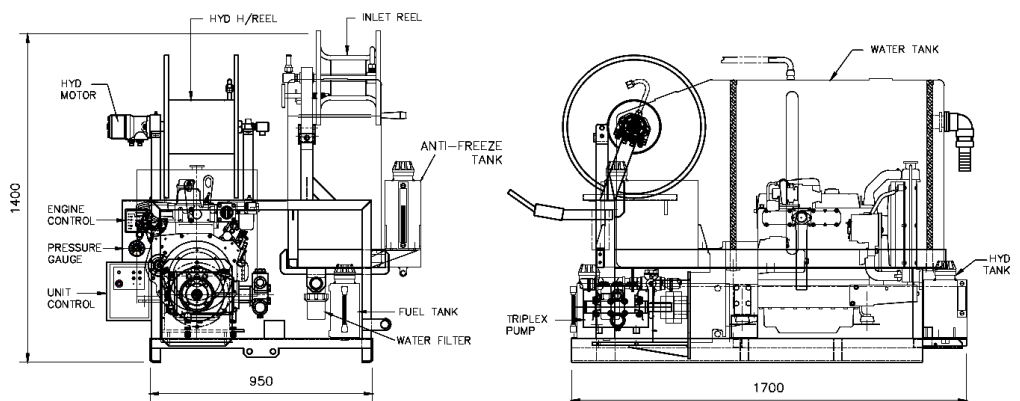

400 Series Van Pack

- Suitable for drains up to 350mm
- Hydraulic hose reel
- Ideal for fat & grease removal
- Radio remote control option

Model	400 Series Van Pack
Pressure and Flow	Up to 280 bar / Up to 60 litres per minute (4000 psi / 13 gpm) Up to 160 bar / Up to 85 litres per minute (2300 psi / 18 gpm) Up to 180 bar / Up to 75 litres per minute (2600 psi / 16 gpm) Up to 320 bar / Up to 46 litres per minute (4600 psi / 10 gpm)
Pump	Triplex plunger pump
Engine	48 hp water cooled diesel engine
Water Tank	Single - 390 litres (90 gallons) Twin - 780 litres (180 gallons)
Frame	Lightweight folded steel, shot blasted and powder coated
Hose Reel	Variable-speed hydraulic-rewind hose reel with 100m high-pressure hose capacity
Radio Remote (optional)	Supplied with a mains charger and 12v in-car charger. The remote can operate at a distance of 90m and allows the unit to be operated by a single operative.
Dimensions	1700 mm long x 1000 mm wide x 1470 mm high *
Weight	Dry weight from 634kg *
Suggested Accessories	- 1/2" Standard jetting hose - 90m (300ft) - 3 x 1/2" Standard drain jets (3r, 3r1f & 6r) - 1/2" Safety leader hose - 3m (10ft) - 1/2" Drain jet extension - 9"

* All weights and dimensions are approximate.

Flowplant Group Ltd

Gemini House, Brunel Road,
Churchfields Industrial Estate,
Salisbury, Wiltshire. SP2 7PU
United Kingdom

t: +44 (0)1722 325 424
f: +44 (0)1722 411 329
e: sales@flowplant.co.uk

- High Pressure
- Cleaner Solutions