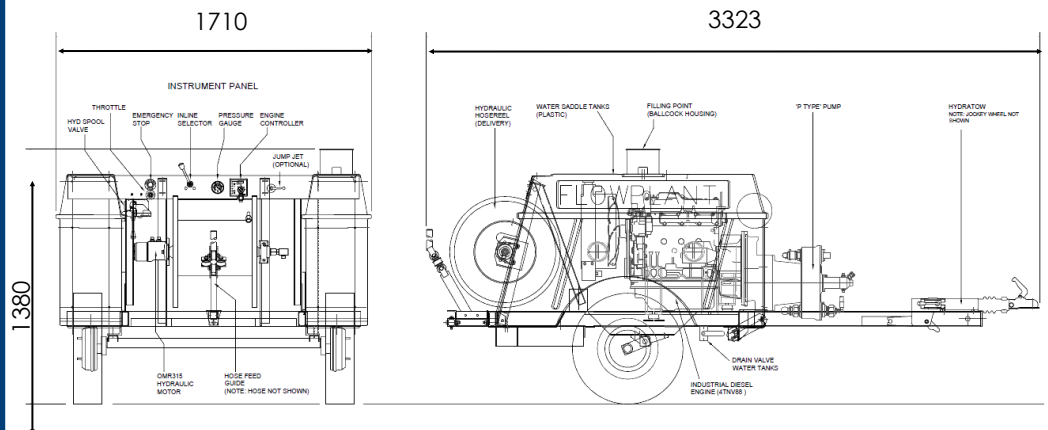

Flowplant Group Ltd

Gemini House, Brunel Road,
Churchfields Industrial Estate,
Salisbury, Wiltshire. SP2 7PU
United Kingdom

t: +44 (0)1722 325 424
f: +44 (0)1722 411 329
e: sales@flowplant.co.uk

- High Pressure
- Cleaner Solutions